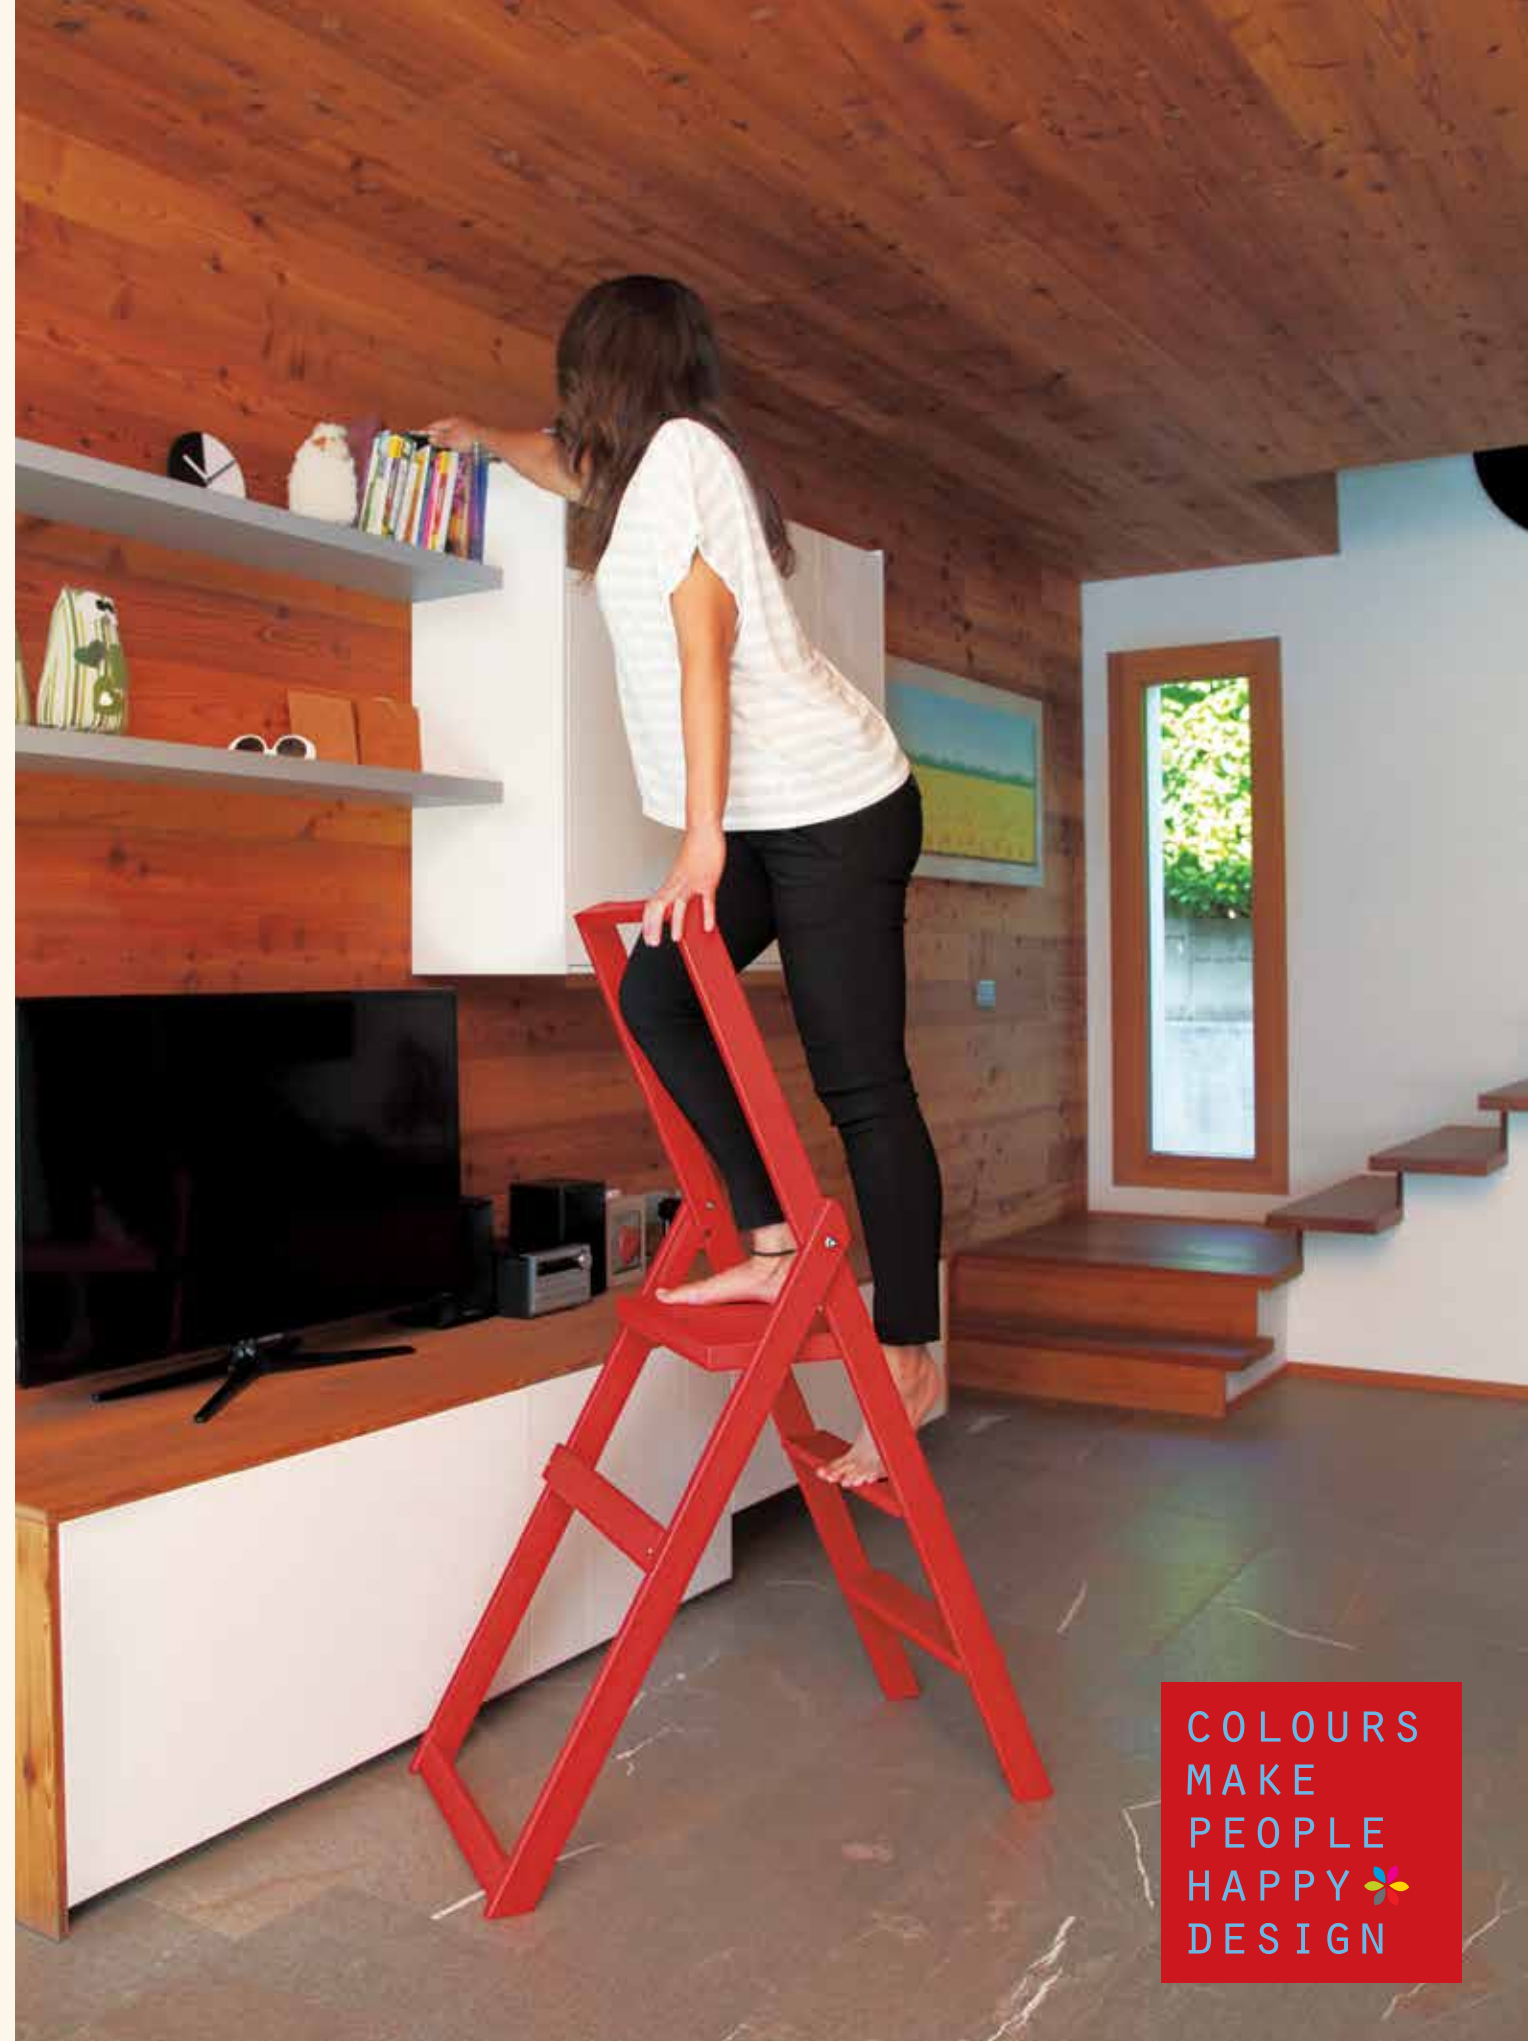

AROMAS AND COLOURS:
STEP IS WITH YOU THROUGHOUT YOUR DAY.
STEP IS A FOLDING CHAIR LADDER MADE OF SOLID BEECH, AND IS PRACTICAL,
VERSATILE, AND OF MINIMAL BULK.
THE SHAPED BACKREST IS COMFORTABLE AND PROVIDES SUPPORT
WHEN USED AS A LADDER.

DIMENSIONI APERTO: P. 51xL. 41xH. 75
DIMENSIONI CHIUSO: P. 13xL. 41xH. 94

DIMENSIONS OPEN: D. 51xW. 41xH. 75
DIMENSIONS CLOSED: D. 13xW. 41xH. 94

COLOURS
MAKE
PEOPLE
HAPPY
DESIGN

251 STAR

SCALA / LADDER

STAR, ESTETICA E SICUREZZA.
SCALA IN FAGGIO MASSELLO PIEGHEVOLE E PORTATILE CON UN INGOMBRO
DI SOLI 8 CM.
I DUE COMODI GRADINI E L'AMPIO PIANO SUPERIORE CONSENTONO
UN UTILIZZO SICURO E COMODO.
APERTURA E CHIUSURA SONO SEMPLICI E VELOCI. POSSIBILE RIPORLA
A PARETE GRAZIE AL GANCIO A PARETE OPTIONAL.

*STAR, AESTHETICS AND SAFETY.
FOLDING AND PORTABLE LADDER MADE OF SOLID BEECH.
THE TWO COMFORTABLE STEPS AND THE LARGE SUPERIOR TOP ALLOWS FOR SAFE
AND CONVENIENT USE.
OPENING AND CLOSING ARE SIMPLE AND FAST. YOU CAN PUT IT ON THE WALL
THANKS TO THE OPTIONAL WALL HOOK.*

ALTEZZA AL PIANO: CM.70
DIMENSIONI CHIUSA: P.8xL.47xH.144
DIMENSIONI APERTA: P.82xL.47xH.130
PESO: KG.7,5

*HEIGHT AT PLATFORM: CM.70
DIMENSIONS CLOSED: D.8xW.47xH.144
DIMENSIONS OPEN: D.82xW.47xH.130
WEIGHT: KG.7,5*